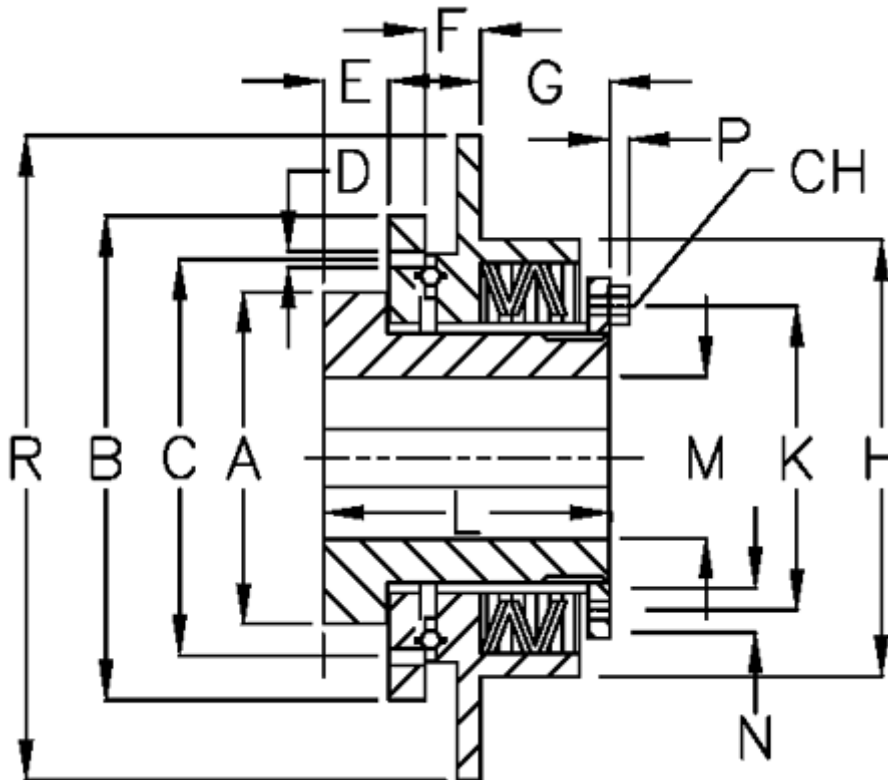

Data Sheet

Article number: 46952513

Description: Safeguard mini E 25 L

Measures

A	= 46	F	= 7.0	P	= 4.0
B	= 70	G	= 23.0	R	= 100
C	= 59	H	= 74		
CH	= 8	K	= 54		
D	= 6xM5	L	= 57		
Disc spring mounting	= 3x1L	M max	= 25		
Disc spring version	= L - heavy	M min	= 10		
E	= 17.0	N	= $\varnothing 4$		